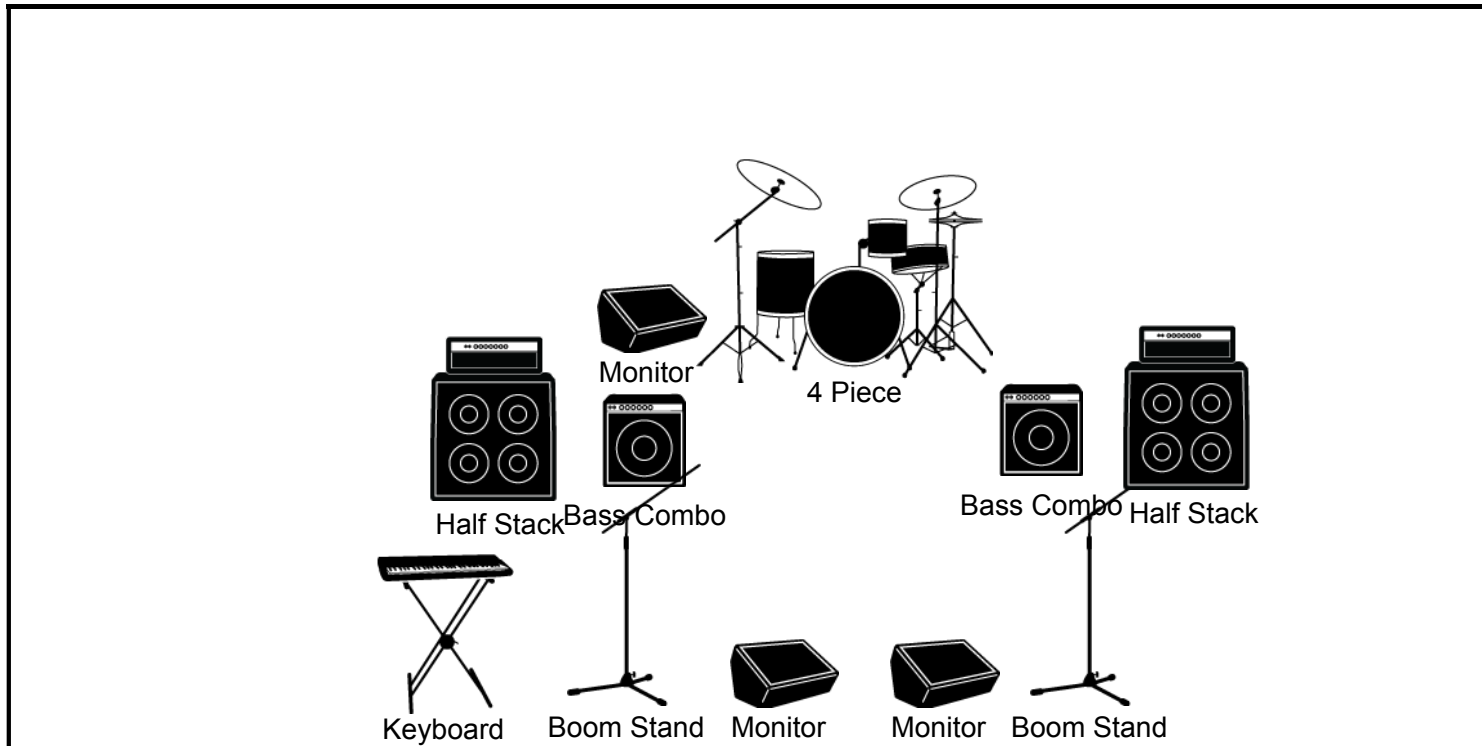

STAGE PLOT DESIGNER

BAND NAME

VENUE

SHOW DATE / TIME

RedWitch Johnny

STAGE

INPUT LIST

1	Kick	9	Guitar LT (Mic)	17	
2	Snare	10	Bass LT (DI)	18	
3	High Hat	11	Keyboard (DI)	19	
4	Rack Tom	12	Vox RT	20	
5	Floor Tom	13	Vox LT	21	
6	OH	14		22	
7	Guitar RT (Mic)	15		23	
8	Bass RT (DI)	16		24	

NOTES

Two Guitar, no bass setup. Run DI to both bass and send to sub. Keyboard is leveled at same vol as guitars.